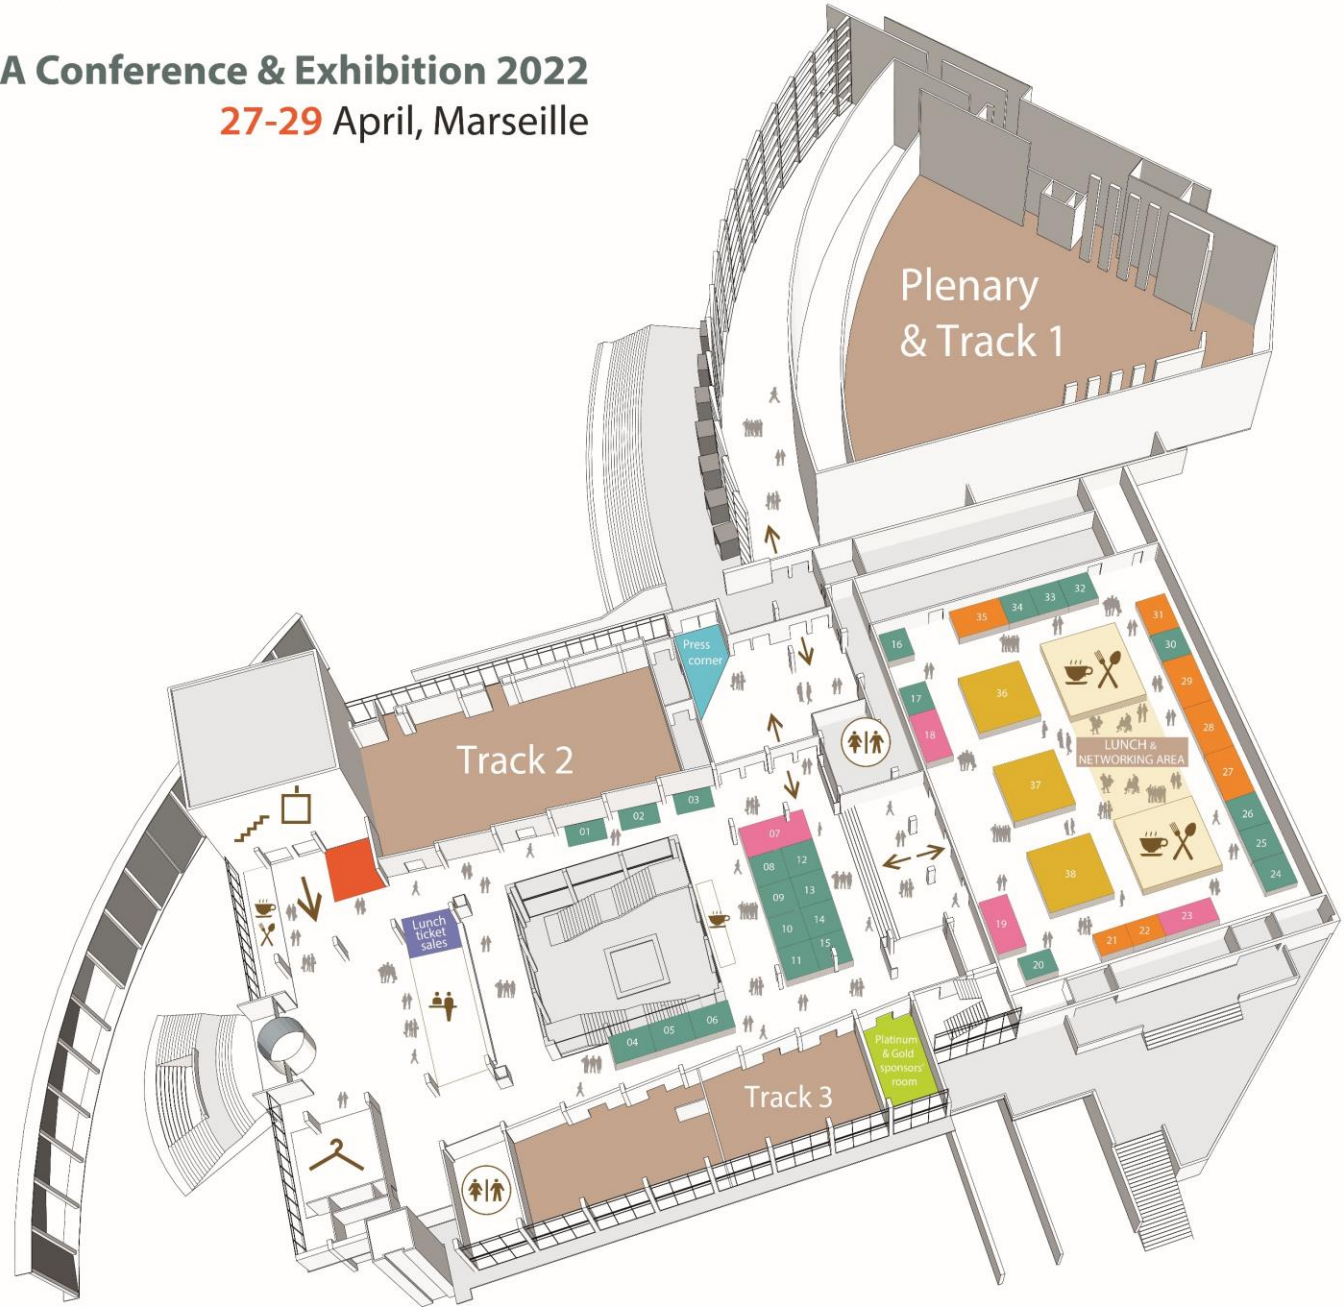

EENA Conference & Exhibition 2022

27-29 April, Marseille

- Hall entrance
- 👤 Registration
- 👤 Cloakroom
- ☕ Coffee & Lunch stations
- 📦 Lift
- 🏠 Stairway
- 🚻 Toilette

- 🟩 ~9m² stands
- 🟠 9-15m² stands
- 🟡 15-20m² stands
- 🟢 ~30m² stands
- 🔴 French emergency control room demos