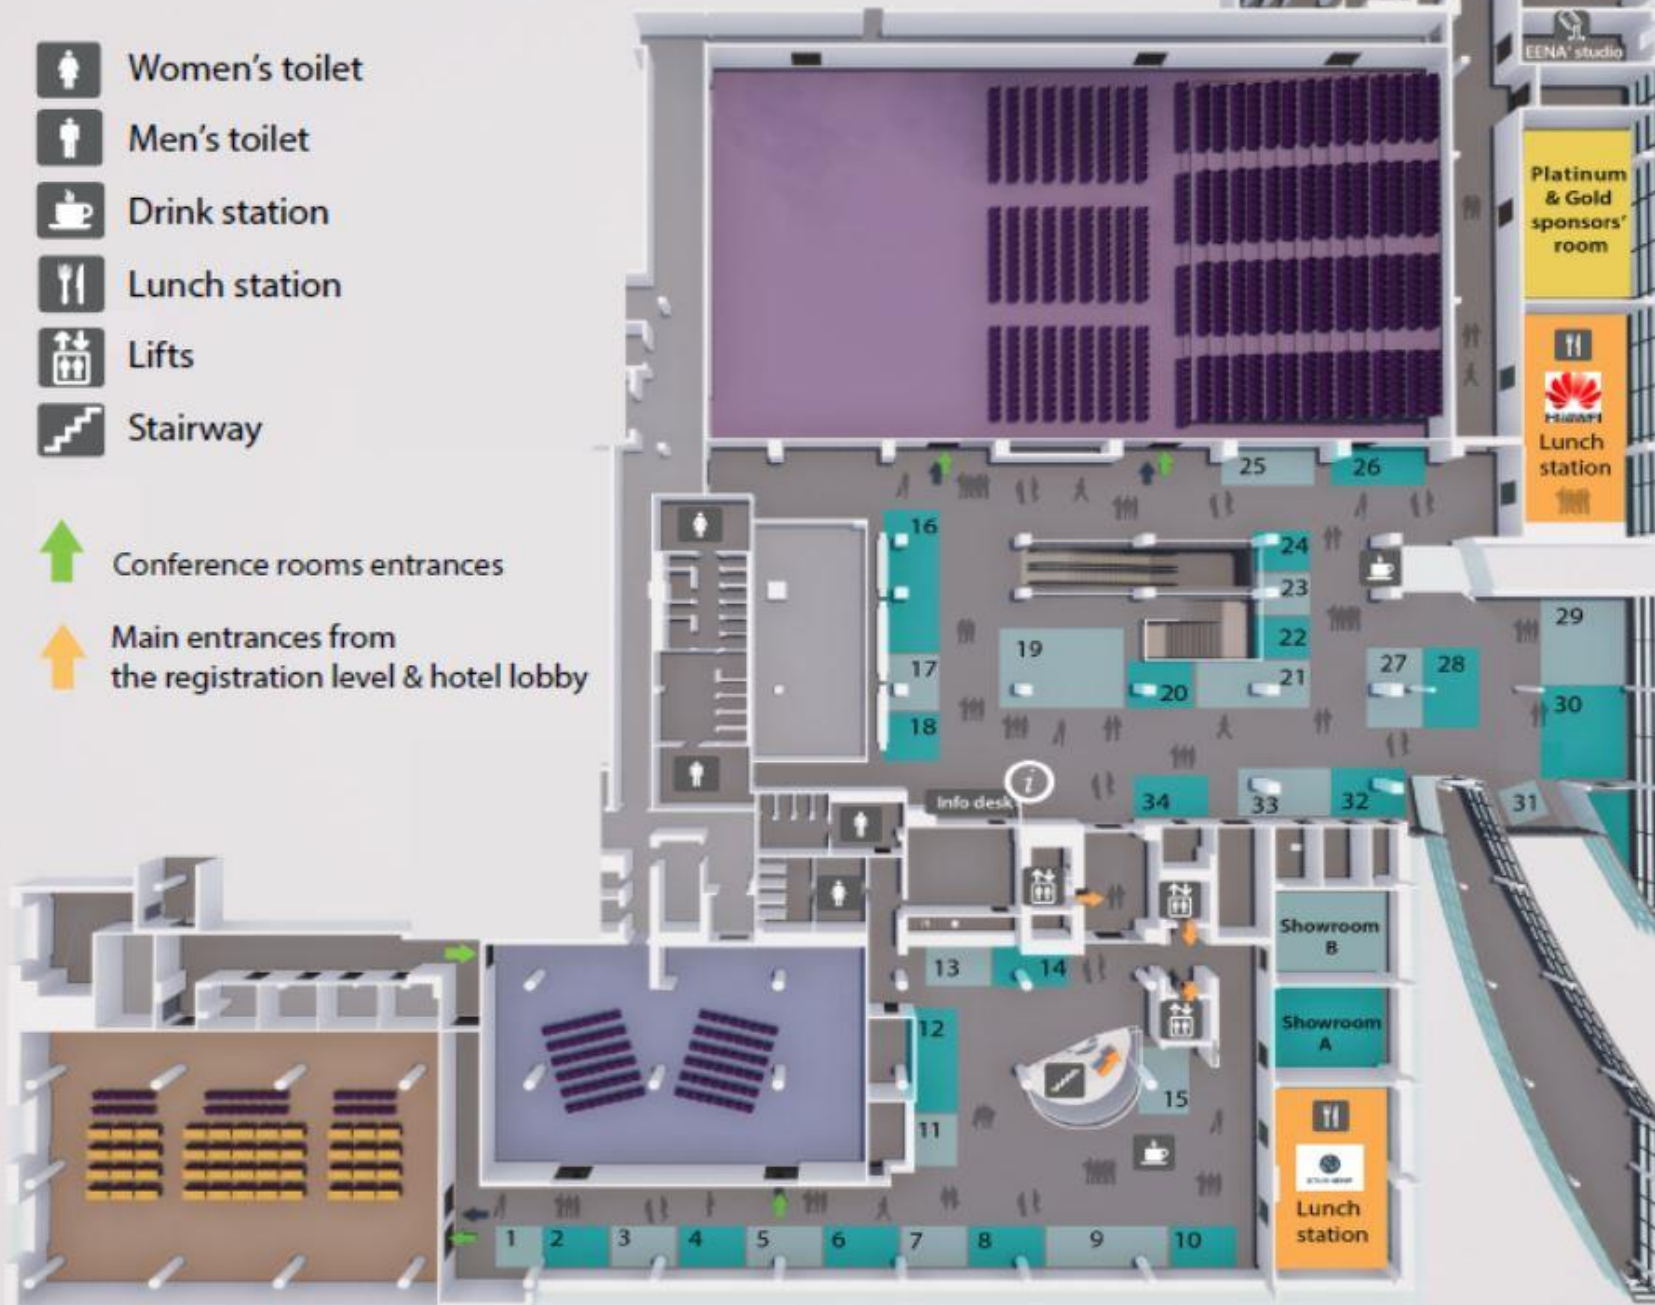

-  Women's toilet
-  Men's toilet
-  Drink station
-  Lunch station
-  Lifts
-  Stairway

-  Conference rooms entrances
-  Main entrances from the registration level & hotel lobby

## Draft floor plan & list of exhibitors

1. ANTHROPI
  2. DJI
  3. **AVAILABLE**
  4. BISS
  5. PRIORITY DISPATCH
  6. INTERNATIONAL PUBLIC SAFETY
  7. ESRI
  8. PULSIAM
  9. EVERBRIDGE
  10. SAAB
  11. OPENCODE SYSTEMS
  12. ONE2MANY
  13. WHAT3WORDS
  14. WEY TECHNOLOGY
  15. CELLTICK TECHNOLOGIES
  16. HUAWEI
  17. HEXAGON
  18. APD COMMUNICATIONS
  19. BETA 80
  20. AVAYA
  21. TECHWAN
  22. NWISE
  23. FREQUENTIS
  24. EUROFUNK
  25. RAPIDSOS
  26. KING ICT
  27. ATOS
  28. DEVERYWARE
  29. CREATIVITY SOFTWARE
  30. CARBYNE
  31. THE CRITICAL COMMUNICATIONS ASSOCIATION (TCCA)
  32. GENASYS
  33. CARMENTA PUBLIC SAFETY
  34. MOTOROLA SOLUTIONS
- Showroom A** - ANDROID ELS  
BUSINESS OPERATIONS
- Showroom B** - MICROSOFT