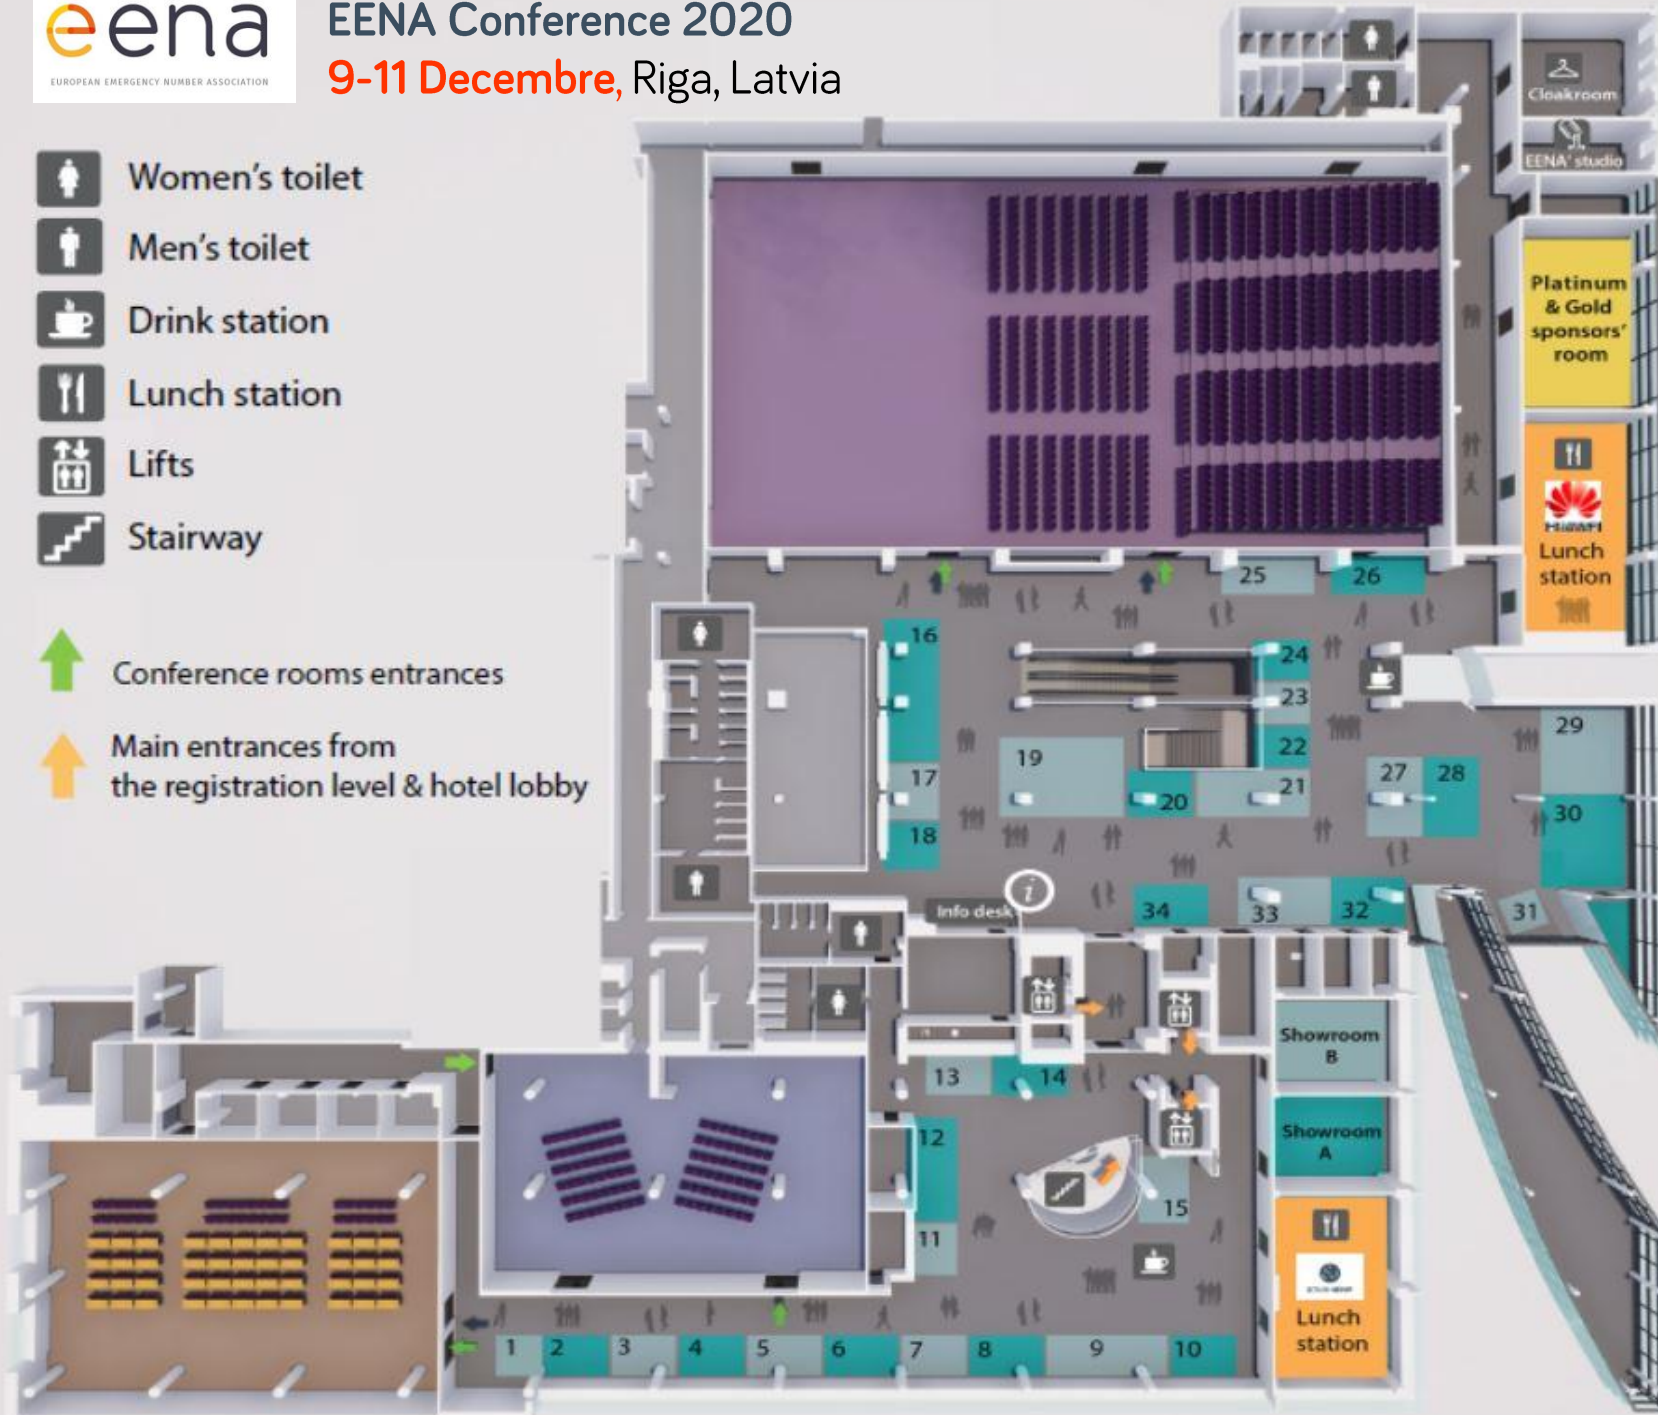

-  Women's toilet
-  Men's toilet
-  Drink station
-  Lunch station
-  Lifts
-  Stairway

-  Conference rooms entrances
-  Main entrances from the registration level & hotel lobby

## Draft floor plan & list of exhibitors

1. ANTHROPI
  2. DJI
  3. **AVAILABLE**
  4. BISS
  5. PRIORITY DISPATCH
  6. INTERNATIONAL PUBLIC SAFETY
  7. ESRI
  8. PULSIAM
  9. EVERBRIDGE
  10. SAAB
  11. OPENCODE SYSTEMS
  12. ONE2MANY
  13. WHAT3WORDS
  14. WEY TECHNOLOGY
  15. CELLTICK TECHNOLOGIES
  16. HUAWEI
  17. HEXAGON
  18. APD COMMUNICATIONS
  19. BETA 80
  20. AVAYA
  21. TECHWAN
  22. NWISE
  23. FREQUENTIS
  24. EUROFUNK
  25. RAPIDSOS
  26. KING ICT
  27. ATOS
  28. DEVERYWARE
  29. CREATIVITY SOFTWARE
  30. CARBYNE
  31. THE CRITICAL COMMUNICATIONS ASSOCIATION (TCCA)
  32. GENASYS
  33. CARMENTA PUBLIC SAFETY
  34. MOTOROLA SOLUTIONS
- Showroom A** - ANDROID ELS  
BUSINESS OPERATIONS
- Showroom B** - MICROSOFT